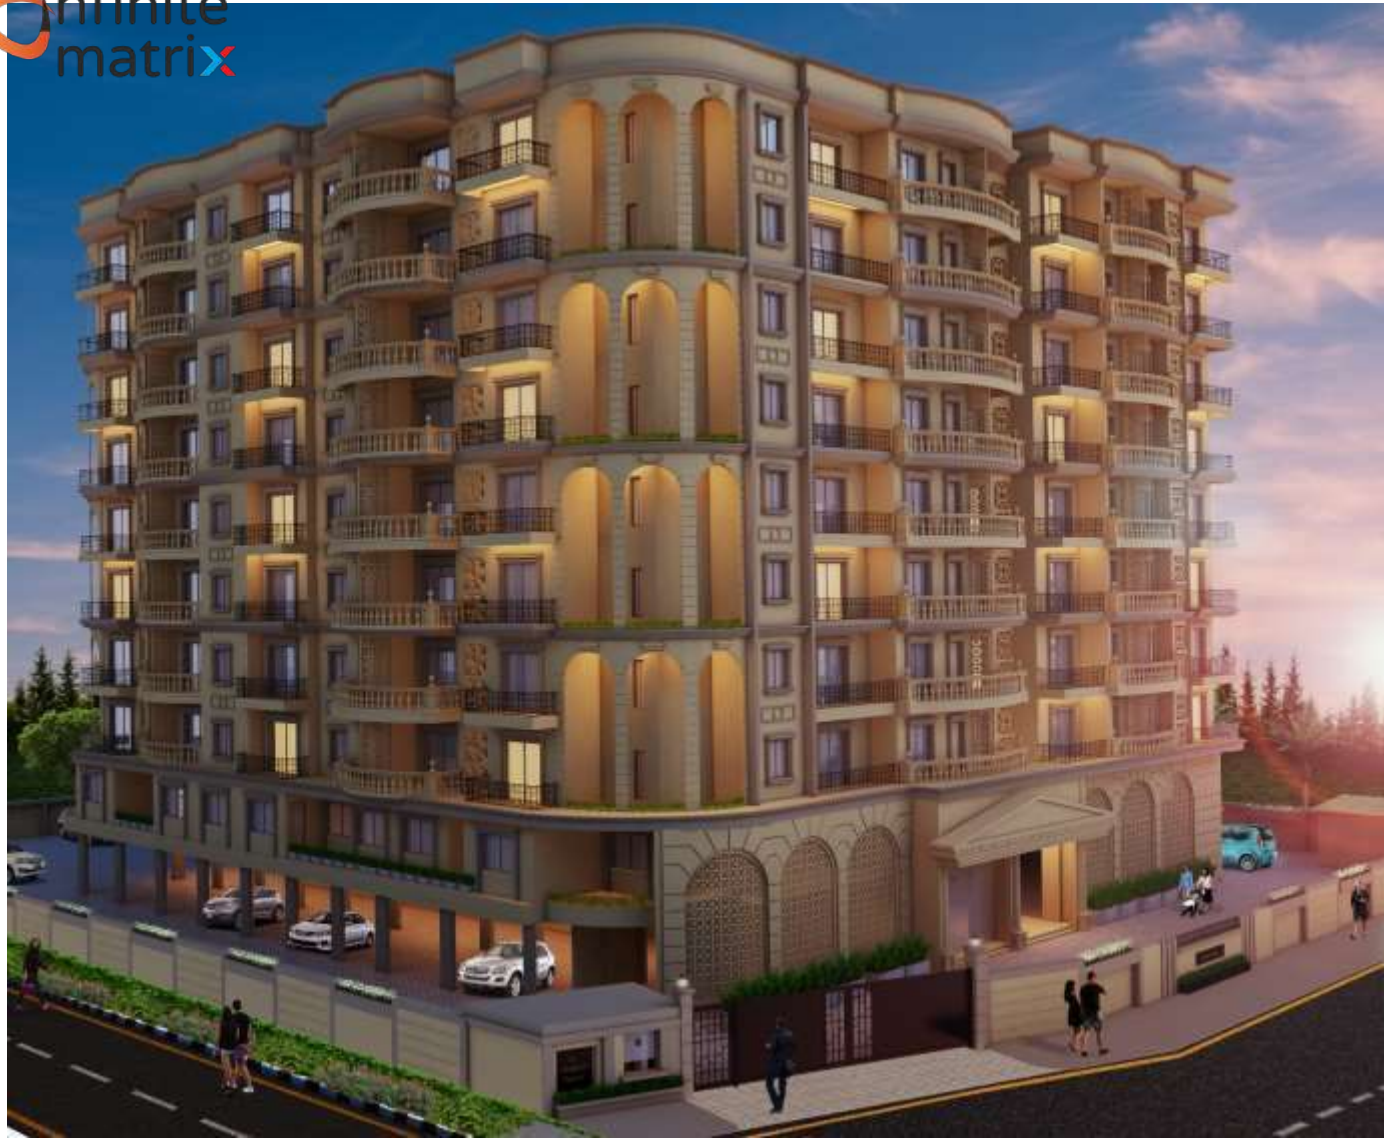

Exterior Visualization done for
SRA Project in Mumbai