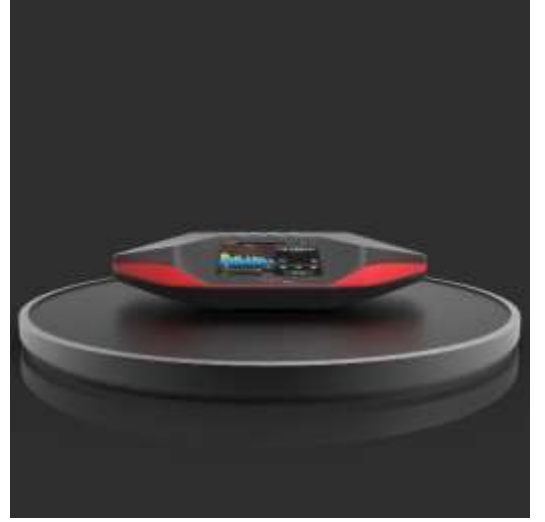

LIBRARY STOOL

This is a unique M/W shaped design the design includes two blocks, pivoted in centre. can be used as the user feels free.

Furniture Design

Furniture Concept

Bluetooth Speakers design

GOLF BAG