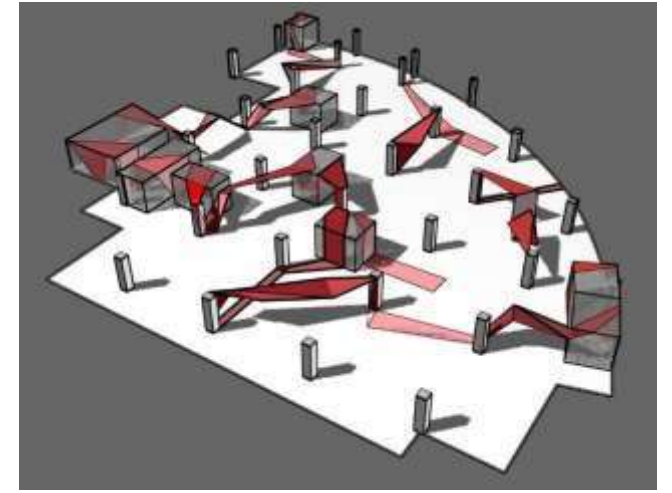

Commercial Design – Restaurant (Bar Counter)

Exterior Visualization done for
SRA Project in Mumbai

WARDROBE

Wardrobe includes ottoman and dressing table.

BED

Bed has a new curvy shape with storage in the base. There is no separate side table with the Bed. Because the design itself includes drawers, so as to save space.

SOFA

It's a convertible sofa set with 6 chair, ottoman and a table. the six chairs can be arranged in various positions so as to be used.

TV UNIT

TV unit consists of back panel on wall for hanging the TV. it has table with 3 compartments, the top can be utilised in various ways, centre open unit can be used for players etc. to provide good ventilation the two units with glass panes can be used for storing CD's and other electronic devices to protect from moisture.

LIBRARY STOOL

This is a unique M/W shaped design the design includes two blocks, pivoted in centre. can be used as the user feels free.

Furniture Design

Furniture Concept

Bluetooth Speakers design

GOLF BAG