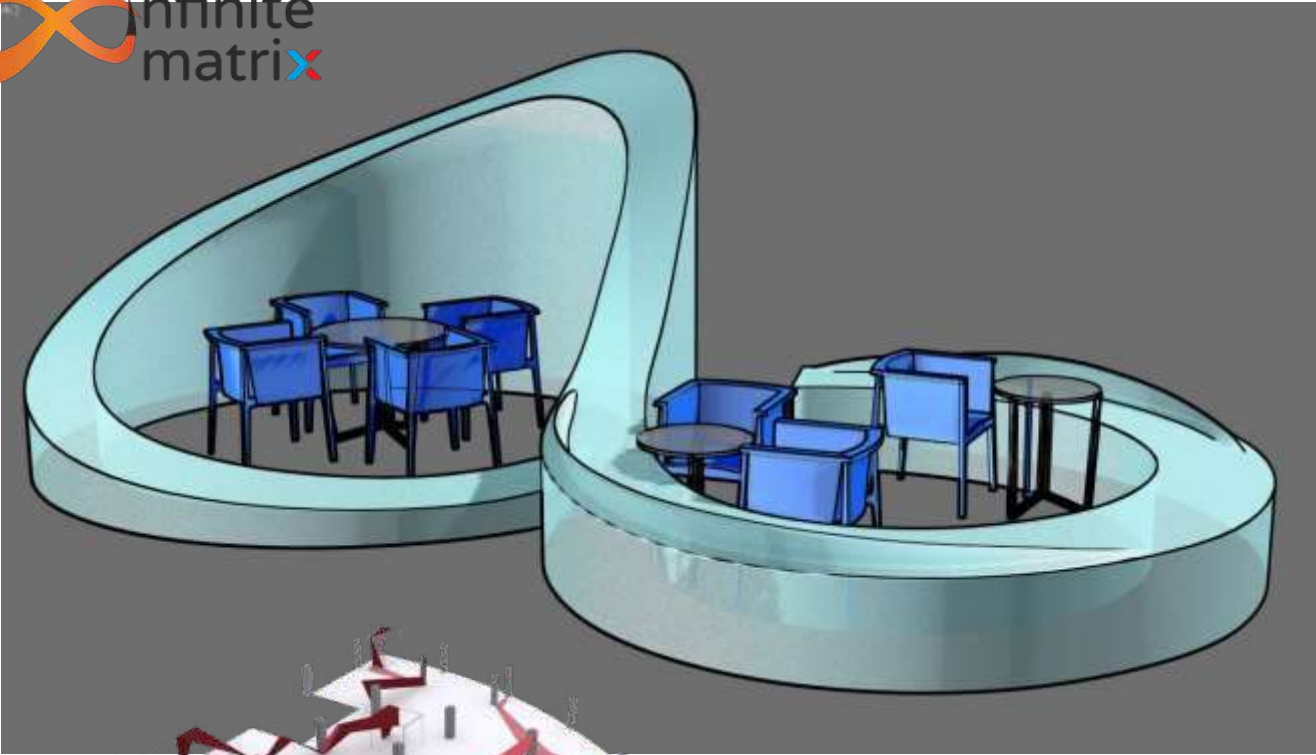

Commercial Design – Restaurant (Bar Counter)

Exterior Visualization done for
SRA Project in Mumbai

WARDROBE

Wardrobe includes ottoman and dressing table.

BED

Bed has a new curvy shape with storage in the base. There is no separate side table with the Bed. Because the design itself includes drawers, so as to save space.

SOFA

It's a convertible sofa set with 6 chair, ottoman and a table. the six chairs can be arranged in various positions so as to be used.

TV UNIT

TV unit consists of back panel on wall for hanging the TV. it has table with 3 compartments, the top can be utilised in various ways, centre open unit can be used for players etc. to provide good ventilation the two units with glass panes can be used for storing CD's and other electronic devices to protect from moisture.

LIBRARY STOOL

This is a unique M/W shaped design the design includes two blocks, pivoted in centre. can be used as the user feels free.

Furniture Design

Furniture Concept

Bluetooth Speakers design

GOLF BAG