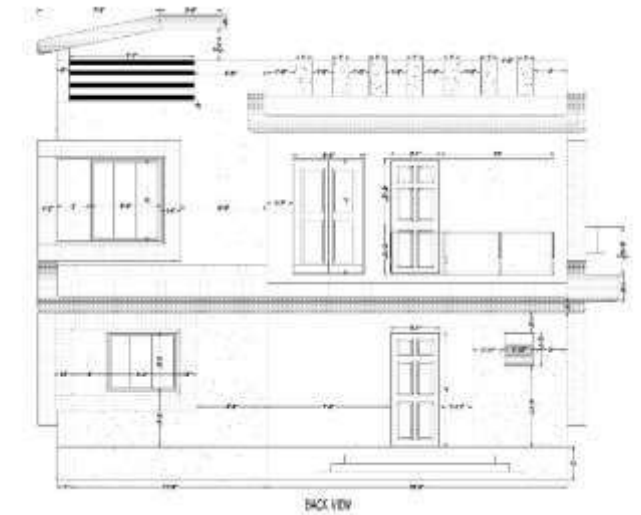

Commercial Design – Restaurant (Bar Counter)

Exterior Visualization done for
SRA Project in Mumbai

WARDROBE

Wardrobe includes ottoman and dressing table.

BED

Bed has a new curvy shape with storage in the base. There is no separate side table with the Bed. Because the design itself includes drawers, so as to save space.

SOFA

It's a convertible sofa set with 6 chair, ottoman and a table. the six chairs can be arranged in various positions so as to be used.

TV UNIT

TV unit consists of back panel on wall for hanging the TV. it has table with 3 compartments, the top can be utilised in various ways, centre open unit can be used for players etc. to provide good ventilation the two units with glass panes can be used for storing CD's and other electronic devices to protect from moisture.

LIBRARY STOOL

This is a unique M/W shaped design the design includes two blocks, pivoted in centre. can be used as the user feels free.

Furniture Design

Furniture Concept

Bluetooth Speakers design

GOLF BAG