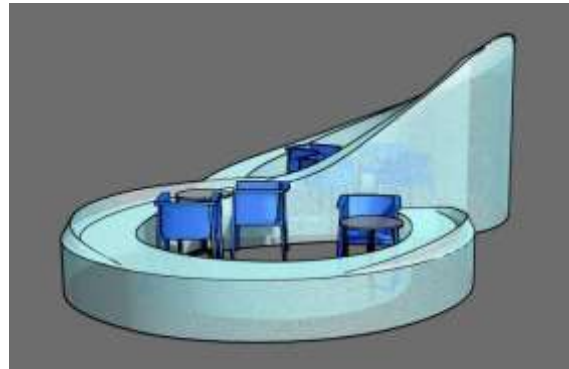

Commercial Design – Restaurant (Bar Counter)

Exterior Visualization done for
SRA Project in Mumbai

WARDROBE

Wardrobe includes ottoman and dressing table.

BED

Bed has a new curvy shape with storage in the base. There is no separate side table with the Bed. Because the design itself includes drawers, so as to save space.

SOFA

It's a convertible sofa set with 6 chair, ottoman and a table. the six chairs can be arranged in various positions so as to be used.

TV UNIT

TV unit consists of back panel on wall for hanging the TV. it has table with 3 compartments, the top can be utilised in various ways, centre open unit can be used for players etc. to provide good ventilation the two units with glass panes can be used for storing CD's and other electronic devices to protect from moisture.

LIBRARY STOOL

This is a unique M/W shaped design the design includes two blocks, pivoted in centre. can be used as the user feels free.

Furniture Design

Furniture Concept

Bluetooth Speakers design

GOLF BAG