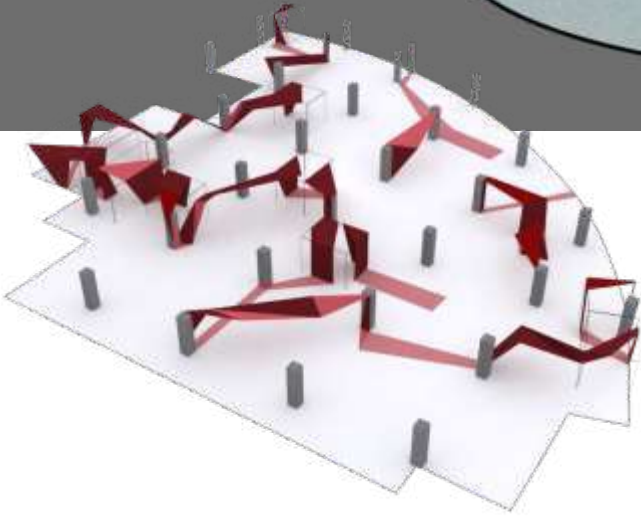

Commercial Design – Restaurant (Bar Counter)

Exterior Visualization done for
SRA Project in Mumbai

WARDROBE

Wardrobe includes ottoman and dressing table.

BED

Bed has a new curvy shape with storage in the base. There is no separate side table with the Bed. Because the design itself includes drawers, so as to save space.

SOFA

It's a convertible sofa set with 6 chair, ottoman and a table. the six chairs can be arranged in various positions so as to be used.

TV UNIT

TV unit consists of back panel on wall for hanging the TV. it has table with 3 compartments, the top can be utilised in various ways, centre open unit can be used for players etc. to provide good ventilation the two units with glass panes can be used for storing CD's and other electronic devices to protect from moisture.

LIBRARY STOOL

This is a unique M/W shaped design the design includes two blocks, pivoted in centre. can be used as the user feels free.

Furniture Design

Furniture Concept

Bluetooth Speakers design

GOLF BAG