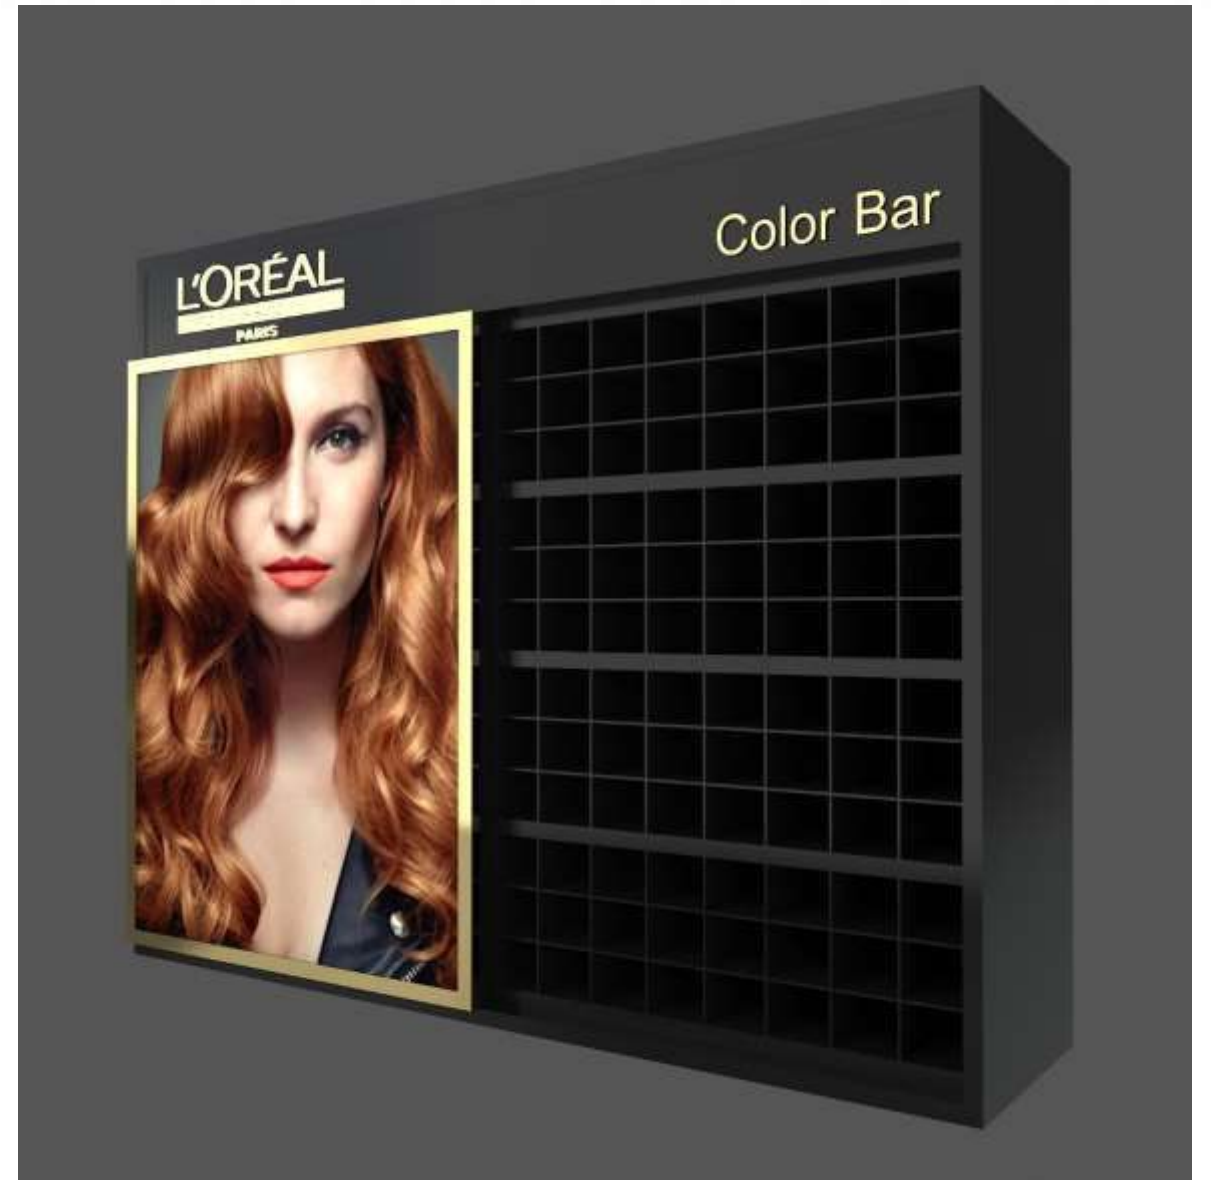

Colorbar for Loreal