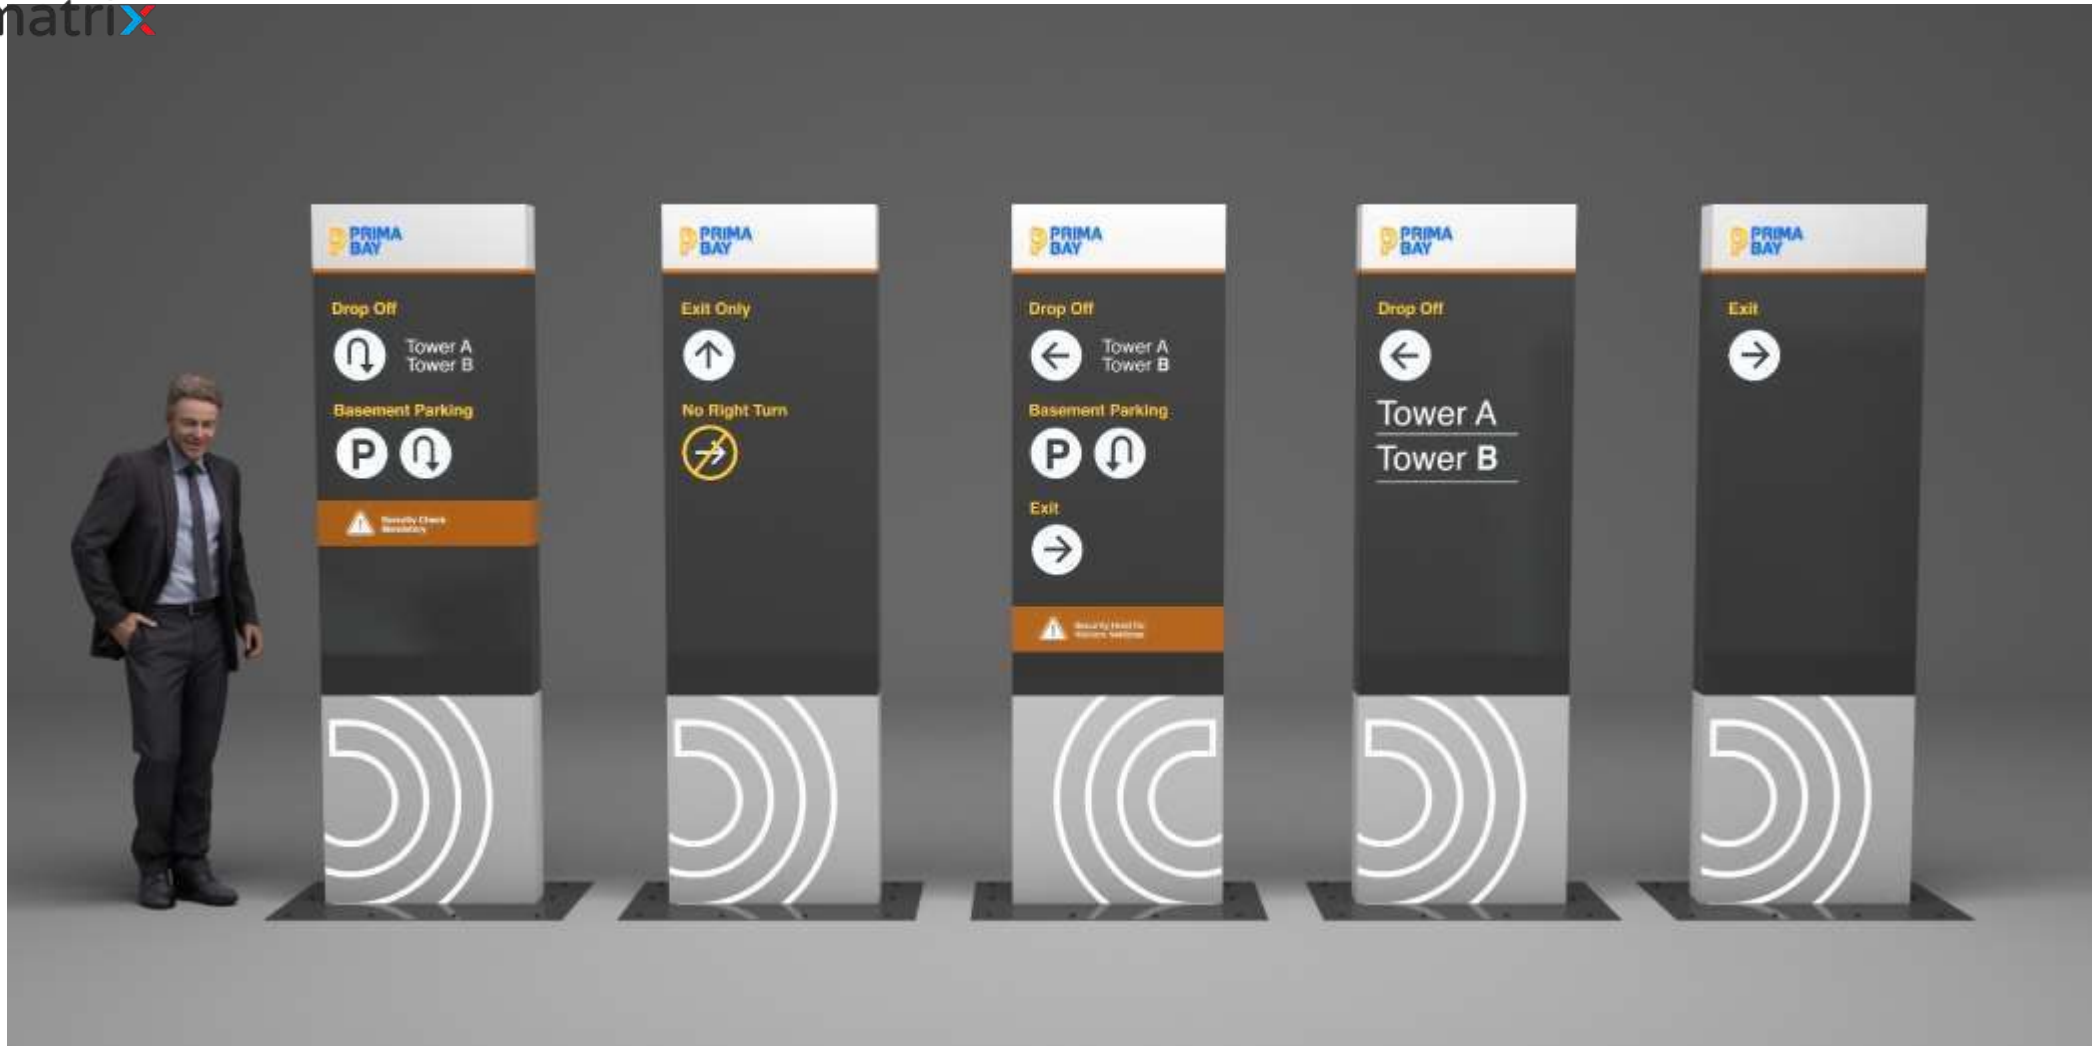

Colorbar for Loreal

Colorbar for Loreal

Colorbar for Loreal

Mujeeb Dalvi - +91 90048 32077

mujeeb.dalvi@infinitematrix.in

Address - 83, Oshiwara Link Plaza, New Link Road, Oshiwara, Mumbai - 400102