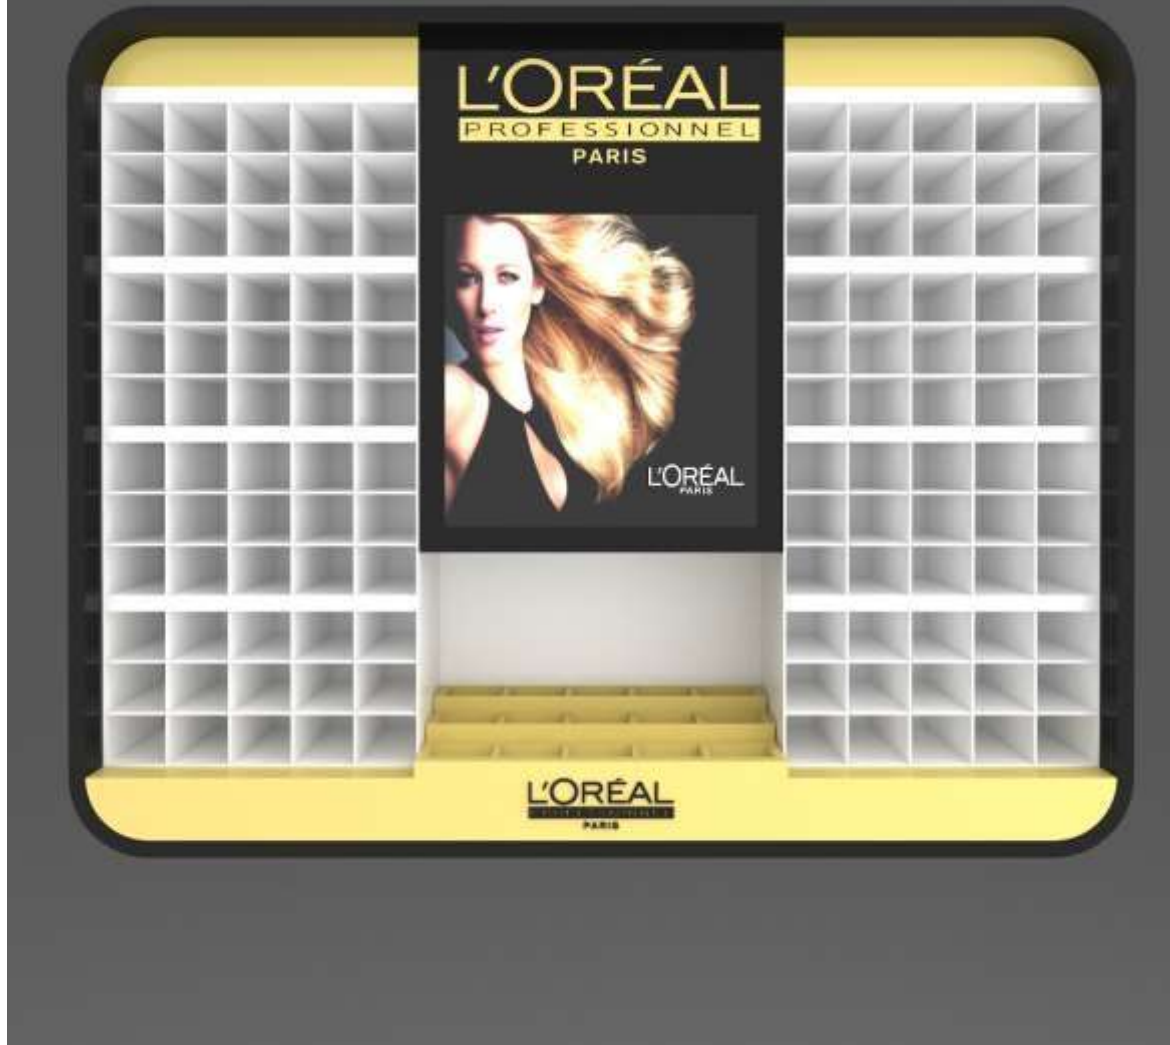

Violin 3D Model

AUSA TRUCK

Fixtures for Grey Goose

Fixtures for Grey Goose

Fixtures for Grey Goose

Trolley for Loreal

Trolley for Loreal

Colorbar for Loreal

Colorbar for Loreal

Colorbar for Loreal

Colorbar for Loreal

Mujeeb Dalvi - +91 90048 32077

mujeeb.dalvi@infinitematrix.in

Address - 83, Oshiwara Link Plaza, New Link Road, Oshiwara, Mumbai - 400102