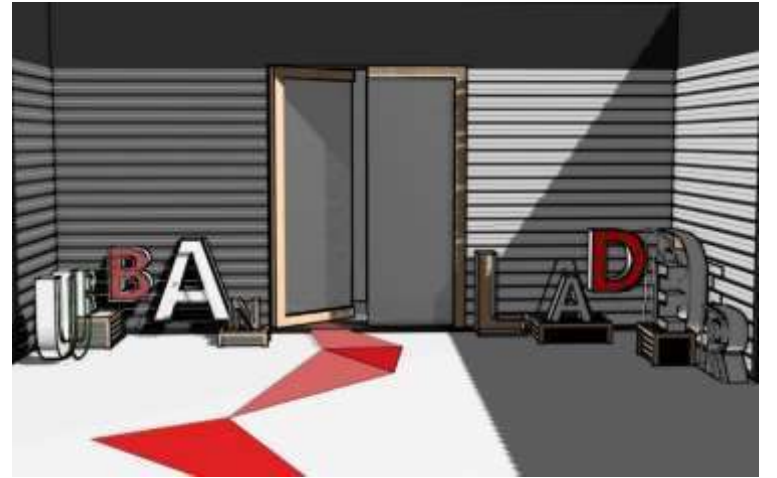

Commercial Design – Restaurant (Bar Counter)

Exterior Visualization done for
SRA Project in Mumbai

WARDROBE

Wardrobe includes ottoman and dressing table.

BED

Bed has a new curvy shape with storage in the base. There is no separate side table with the Bed. Because the design itself includes drawers, so as to save space.

SOFA

It's a convertible sofa set with 6 chair, ottoman and a table. the six chairs can be arranged in various positions so as to be used.

TV UNIT

TV unit consists of back panel on wall for hanging the TV. it has table with 3 compartments, the top can be utilised in various ways, centre open unit can be used for players etc. to provide good ventilation the two units with glass panes can be used for storing CD's and other electronic devices to protect from moisture.

LIBRARY STOOL

This is a unique M/W shaped design the design includes two blocks, pivoted in centre. can be used as the user feels free.

Furniture Design

Furniture Concept

Bluetooth Speakers design

GOLF BAG