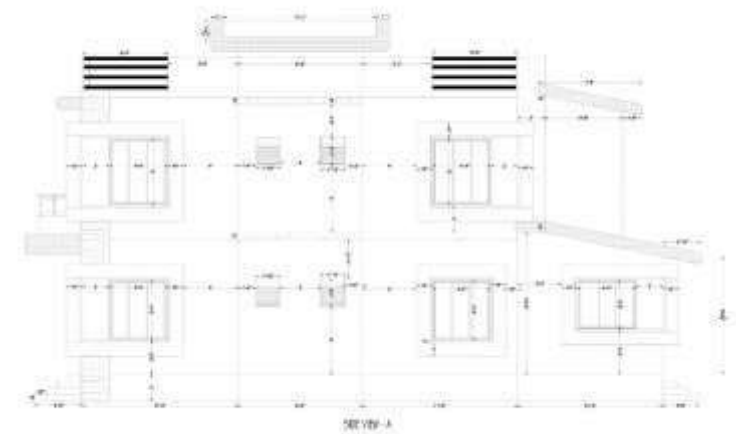

Commercial Design – Restaurant (Bar Counter)

Exterior Visualization done for
SRA Project in Mumbai

WARDROBE

Wardrobe includes ottoman and dressing table.

BED

Bed has a new curvy shape with storage in the base. There is no separate side table with the Bed. Because the design itself includes drawers, so as to save space.

SOFA

It's a convertible sofa set with 6 chair, ottoman and a table. the six chairs can be arranged in various positions so as to be used.

TV UNIT

TV unit consists of back panel on wall for hanging the TV. it has table with 3 compartments, the top can be utilised in various ways, centre open unit can be used for players etc. to provide good ventilation the two units with glass panes can be used for storing CD's and other electronic devices to protect from moisture.

LIBRARY STOOL

This is a unique M/W shaped design the design includes two blocks, pivoted in centre. can be used as the user feels free.

Furniture Design

Furniture Concept

Bluetooth Speakers design

GOLF BAG